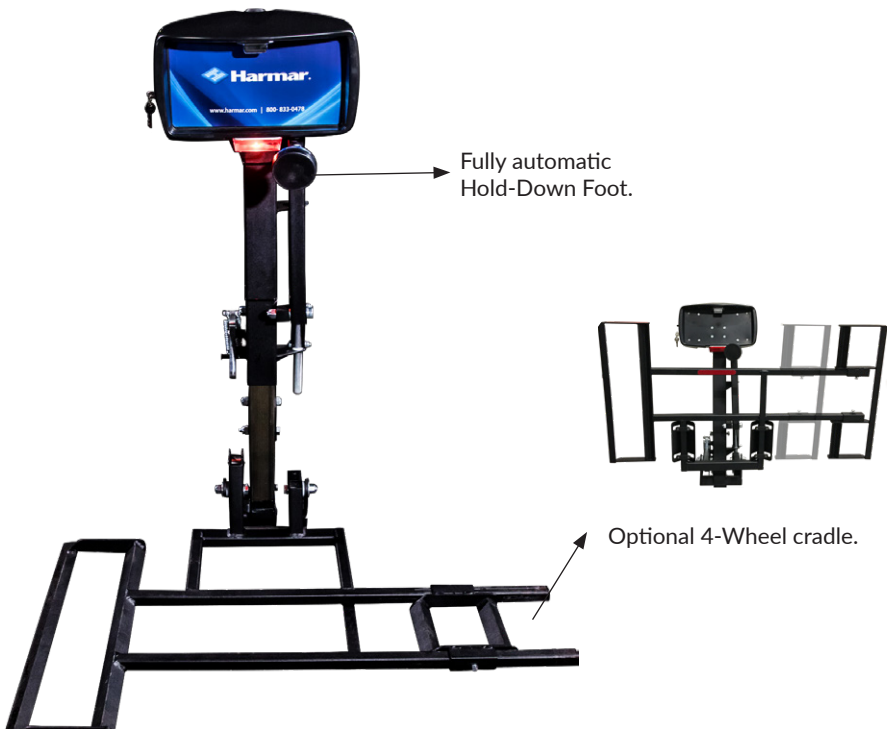

AL015

Universal Micro Scooter Lift

**ADJUSTABLE,
LIGHTWEIGHT, PROFILE
PLATFORM THAT
MAXIMIZES VISIBILITY**

Ideal for compact three or four wheel scooters and fits many smaller vehicles.

Adjustable cradles are able to accommodate a wide variety of scooters up to 22" (55.9 cm) wide and wheelbases from 26" (56 cm) to 36" (91.4 cm).

65

Pound Installed Weight

150

Pound Capacity

LOW

Maintenance

22 x 40

Platform

AL015 PRODUCT SPECIFICATIONS

| | |
|------------------|---|
| Accommodates | Lightweight 3 or 4 Wheel Scooters |
| Lifting Capacity | 150 lb (68 kg) |
| Installed Weight | 65 lb (29.5 kg) 3-Wheel cradle / 70 lb (32 kg) 4-Wheel cradle |
| Platform Size | 22" (55.9 cm) x 40" (101.6 cm) |
| Power | Fully Powered |
| Hitch Class | I or greater |
| Securement(s) | Automatic Hold-Down Foot, Front & Rear Wheel Cradle |
| Option(s) | Battery Pack, Swing-Away, Scooter Cover, 4-Wheel Cradle |
| Warranty | 3-Year Transferable |