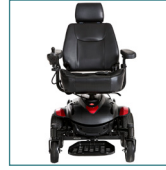

Titan AXS Mid-Wheel Drive Powerchair

INSET A

INSET B

INSET C

INSET D

INSET E

INSET F

- Captain's seat, available in 7 different width and depth combinations, is height adjustable, reclines, swivels in 45° increments, and has a height adjustable headrest
- Padded, contoured armrests with height, width and angle adjustment
- Adjustable length controller mount
- Interchangeable color panels in red and blue included
- Flip-up footplate with height, depth and angle adjustment
- Positioning belt included
- Programmable controller with Bluetooth electronics for easy trouble-shooting and service
- Flat-free, non-marking tires
- Easy freewheel operation

SPECIFICATIONS

SPECIFICATIONS	Description
Weight Capacity	300 lbs.
Top Speed	4 mph
Estimated Range	19 miles
Max. Climbing Angle	6°
Turning Radius	20"
Ground Clearance	2.5"
Overall Dimensions	39.25" (L) x 23.5" (W) x 44" (H)
Seat Dimensions	16" 18" 20" 22"
Depth	16" 18" 20"
Back Height	18"
Seat-to-Floor Height	20.75" – 21.75"
Motor	320W x 4600RPM
Controller	Dynamic Linx 40A
Batteries	12V x 33AH
Battery Charger	4A
Brakes	Electromagnetic
Freewheel Mode	Yes